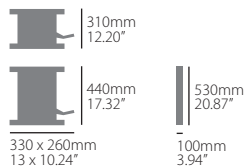

PARTS INCLUDED

1 Lift Bike Stand

reddot award 2017
best of the best

Orange KTM/black	Blue yam 98/black	Red CR 04/black	Green KX 05/black	Black
8982700002	8982700003	8982700004	8982700005	8982700006

PACKAGING DETAILS

INDIVIDUAL PACKAGING		MASTER BOX
Carton box	5,5 kg / 12.13 lb	1