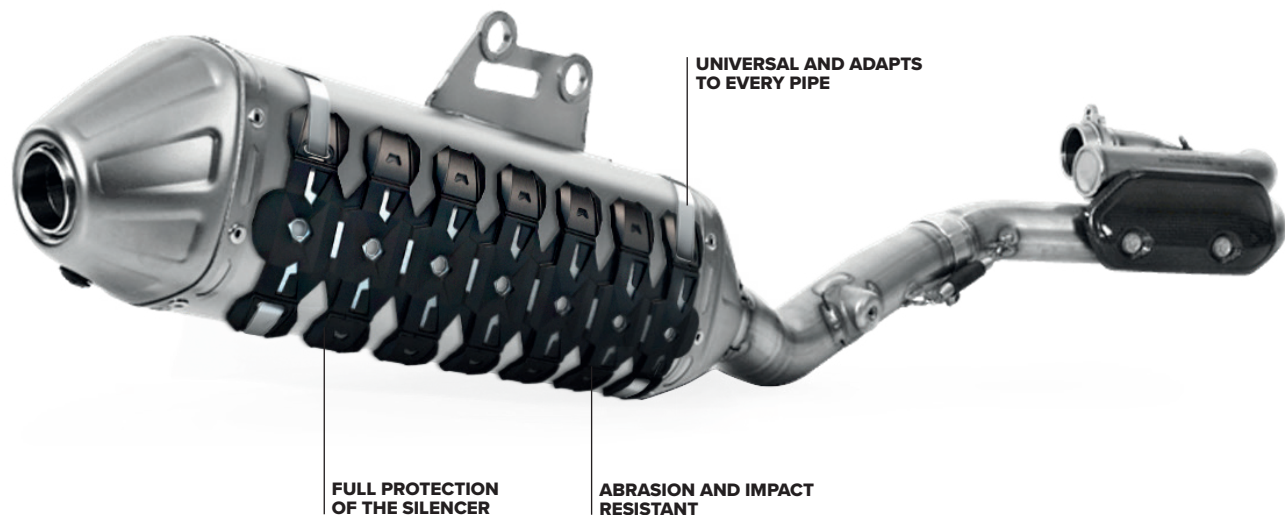

ARMADILLO EXTREME SILENCER GUARD

PERFORMANCE PART

black	orange	blue	red	nardo grey	7
8484100001	8484100002	8484100003	8484100004	8484100005	7

FEATURES

- Blend of stainless steel and silicone to increase levels of protection
- Elastomer compound reduces vibrations and noise
- Full protection for extreme conditions
- Easy installation, doesn't require to disassemble any part
- Rubber bands included to protect your pipe
- Resistant to high temperatures
- Length of the protector: 30 cm to 11.8 in

PARTS INCLUDED

- 1 Armadillo Extreme Silencer Guard
- 1 Mounting Kit

+ MOUNTING KIT INCLUDED

PACKAGING DETAILS

INDIVIDUAL PACKAGING		MASTER BOX
Carton Box	415 g / 186 lb	7