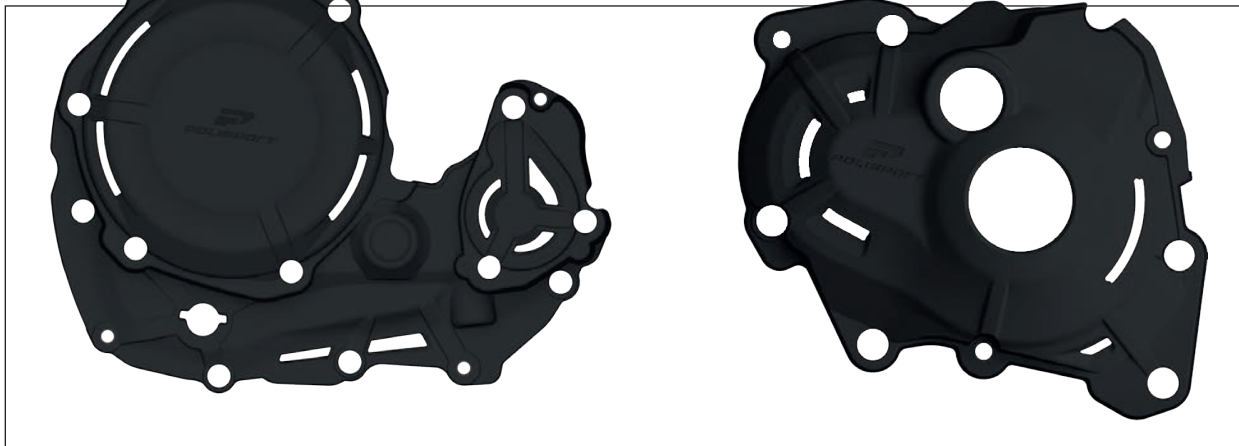

ENGINE COVERS PROTECTION FULL KIT - NEW MODELS P.58
AVAILABLE FOR: AVAILABLE FOR: YAMAHA YZ450F 23-24; EXC / EXC-F / XC-W / XC-FW 24