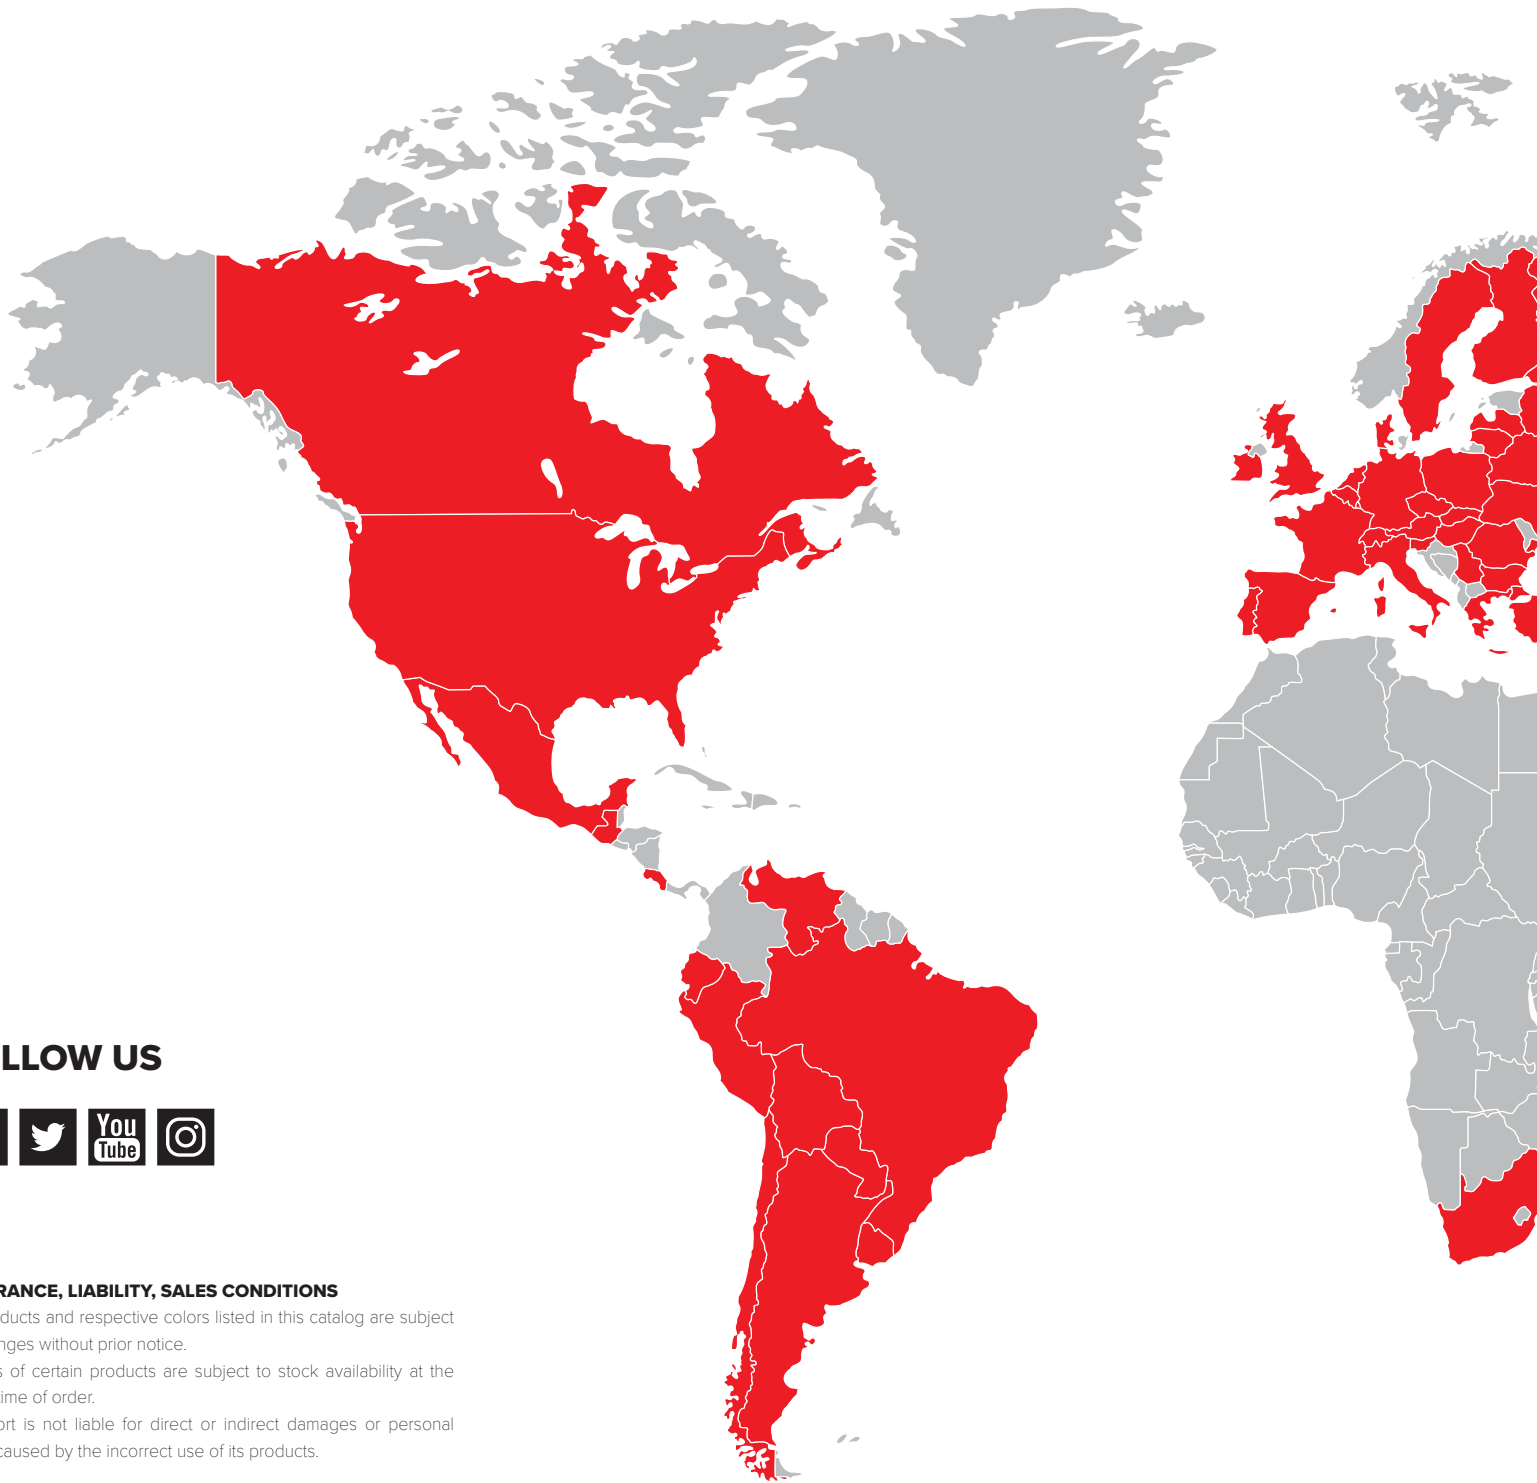

WE ARE **GLOBAL**

FOLLOW US

INSURANCE, LIABILITY, SALES CONDITIONS

All products and respective colors listed in this catalog are subject to changes without prior notice.

Orders of certain products are subject to stock availability at the same time of order.

Polisport is not liable for direct or indirect damages or personal injury caused by the incorrect use of its products.

8

PATENTS

2

IMDA AWARDS

19

**REGISTERED
DESIGNS**

1

**RED DOT
BEST OF THE BEST**