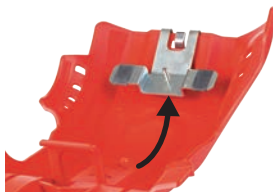

QUICK RELEASE SYSTEM

FAST TO INSTALL AND REMOVE FOR CLEANING

Place the metallic hardware on the bike's frame