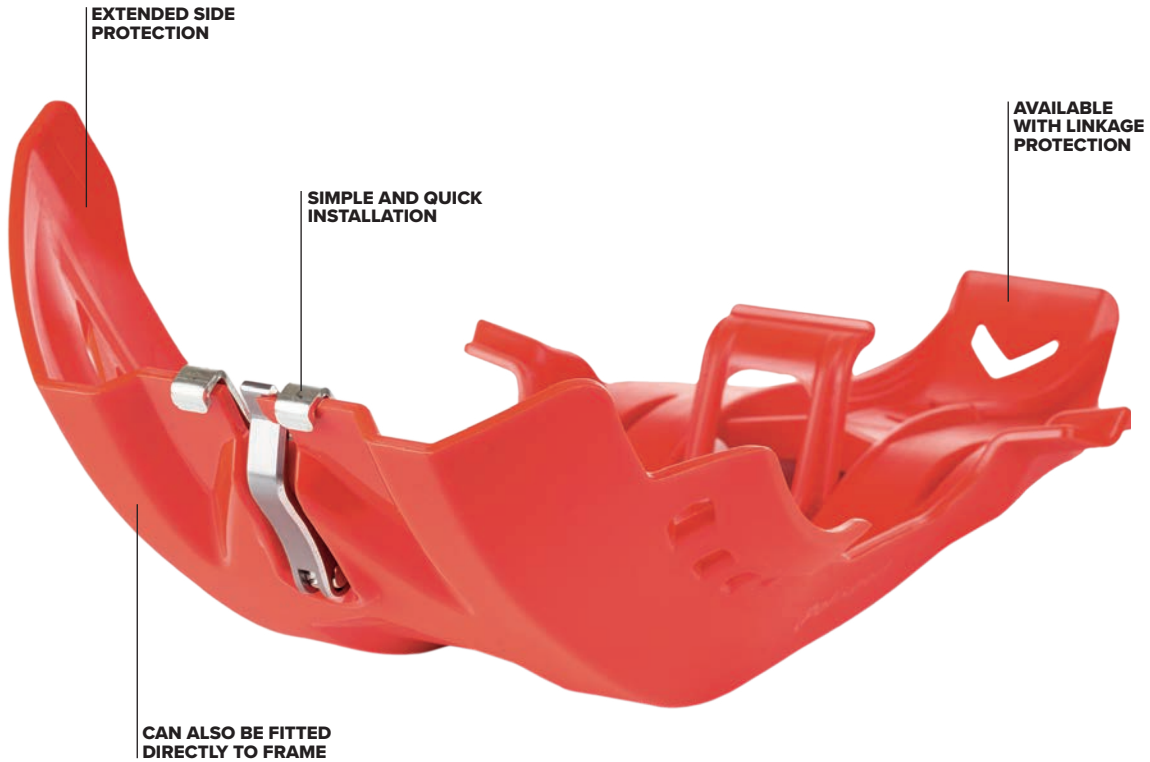

FORTRESS SKID PLATE

PERFORMANCE PART

NEW MODELS

FEATURES

- Highly durable and resistant injection molded part
- Full coverage of the engine and frame rails
- Mounting kit developed for a simple and quick installation
- Lighter than metallic protection
- Quieter than metallic protections
- Slim fit prevents mud, dirt or rocks to build up between the protector and the frame
- Includes air intakes to cool the engine
- Perfect fit. Model specific design

PARTS INCLUDED

- 1 Polisport Skid Plate
- 1 mounting kit