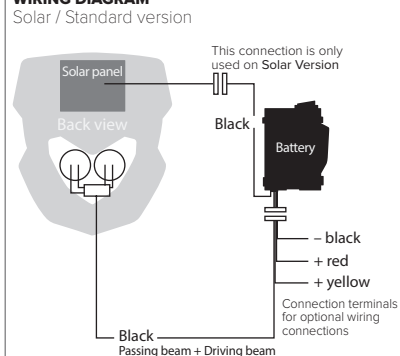

WIRING DIAGRAM

HALO LED

VIBRATION REDUCTION STRAPS
4
8671100003