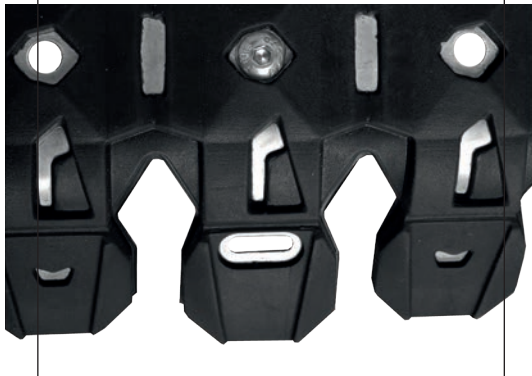

QUICK AND EASY TO INSTALL

EXTREME Silencer Guard was developed to be quickly installed and removed, with just 2 brackets.

ADAPTS TO YOUR PIPE

The EXTREME Silencer Guard is made of flexible and adaptable stainless steel and elastomer compound making it easy to adapt and fit your pipe.