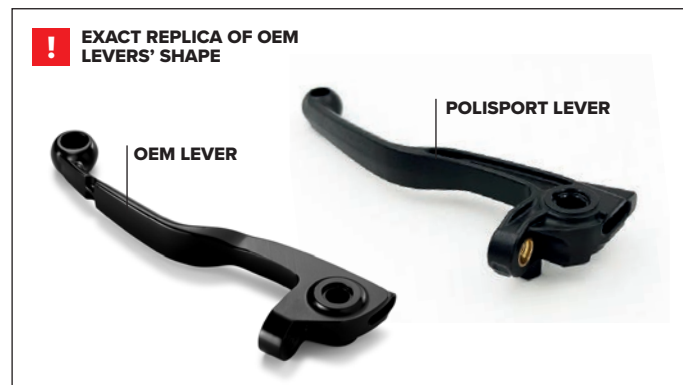

APT LEVERS

PERFORMANCE PART

NEW

FEATURES

Exact replica of OEM levers' shape

Durable and resistant

Can be restored to its original shape

APT Technology: Specially developed compounds and an alloy of stainless steel for greater durability and resistance

No flex or deformation during use

Developed in partnership with pro riders and teams

Mounts into stock perch and master cylinder

Built to last longer than original equipment levers

Texturized surface and a silk-printed logo

PARTS INCLUDED

clutch or brake of APT Levers

PACKAGING DETAILS

INDIVIDUAL PACKAGING	MASTER BOX
Plastic bag	280 g / 0.62 lb 11