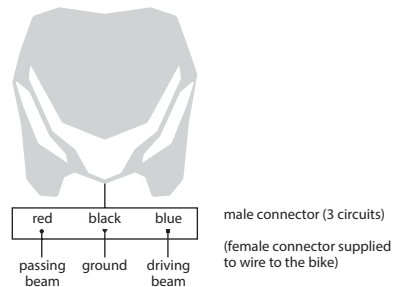

HEADLIGHTS SPARE PARTS

E-BLAZE

REPLACEMENT LED COVER
130
8678100024

VIBRATION REDUCTION STRAPS
25
8671100004

WIRING DIAGRAM