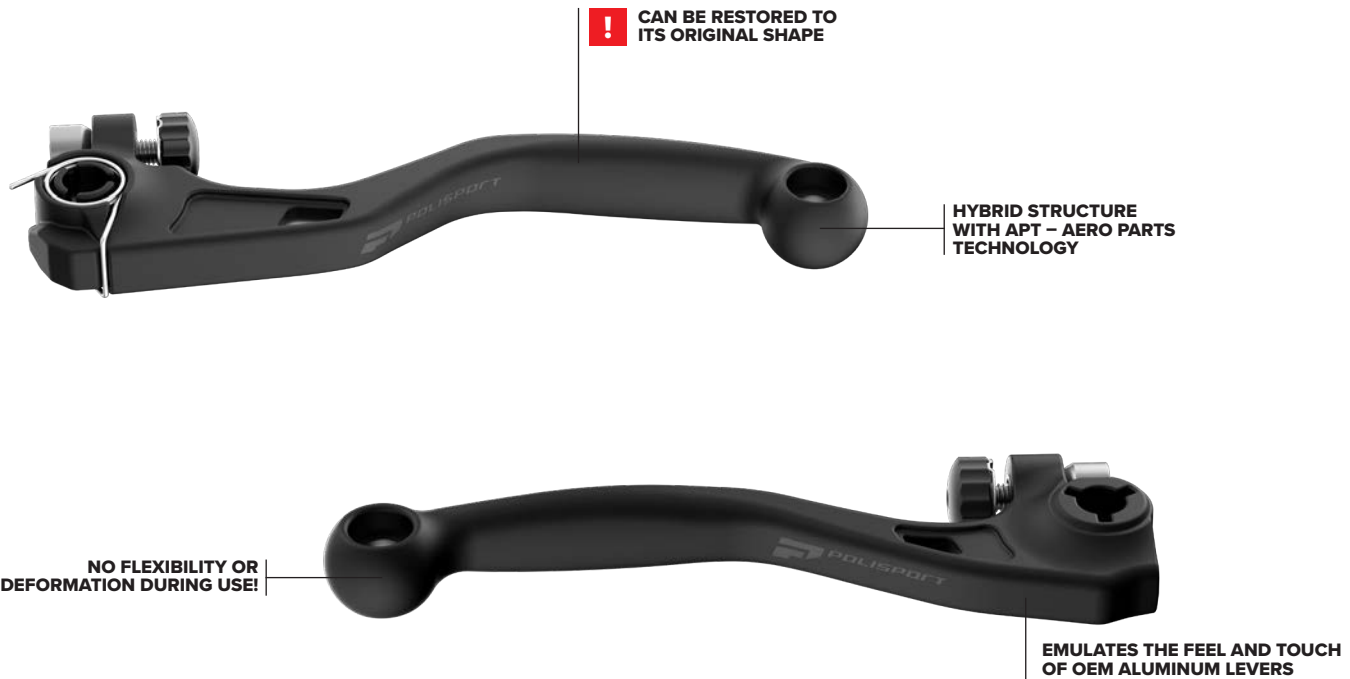

PACKAGING DETAILS

INDIVIDUAL PACKAGING	MASTER BOX
Header card	870 g / 1.91 lb
	8

1 SIDE STAND

2 FORK SAVER

3 LAY-OVER-STAND

APT LEVERS

PERFORMANCE PART

NEW

FEATURES

Exact replica of OEM levers' shape

Durable and resistant

Can be restored to its original shape

APT Technology: Specially developed compounds and an alloy of stainless steel for greater durability and resistance