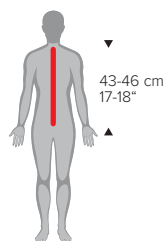

PARTS INCLUDED

- 1 chest protector Phantom PRO
- 1 clear number plate