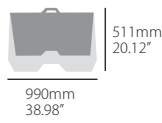

BIKE MAT

FOLDABLE PIT PLASTIC MAT

PRECUT MOLD
allows the use of bike stands

EMBEDDED POROUS MAT
to avoid oil and fuel spillage

FUNCTIONAL POCKETS

+ FOLDING DESIGN
Space saving

BUILT-IN HANDLE
for easy transportation

Yellow RM 01/black	Orange KTM/black	Blue yam 98/black	Green KX 05/black	Black
8982200001	8982200002	8982200003	8982200005	8982200006

+ REPLACEMENT PARTS

ABSORBENT MAT (2 units)
8982300001

PACKAGING DETAILS

INDIVIDUAL PACKAGING	MASTER BOX
Carton sleeve 10500 g / 23.14 lb	1 uni

PACKAGING DETAILS

INDIVIDUAL PACKAGING	MASTER BOX
Plastic bag 164 g / 0.36 lb	10

FEATURES

- Folding design
- Compatible with the majority of bike stands in the market
- Easy to store (Truck; Garage; Pit)
- Resistant structure built in polypropylene
- FIM Motocross World Championship Official Podium Bike Mat
- Compatible with the majority of bike stands in the market
- Functional pockets can be used to store tools and other parts
- Easy to clean
- No tools required

PARTS INCLUDED

- 1 bike mat
- 2 absorbent mats

+ OFFICIAL SPONSOR PARTS