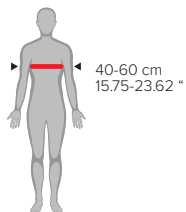

PARTS INCLUDED

1 Phantom Mini chest protector

1 clear number plate

PACKAGING DETAILS

INDIVIDUAL PACKAGING: PLASTIC BAG		MASTER BOX	
8003800001	black	425 g / 0.93 lb	6
8003800002	white