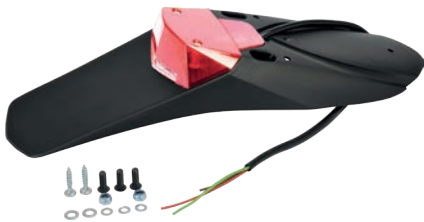

HOMOLOGATED TAIL LIGHT
(rear light + stop light + License Plate Light)

TAIL LIGHT

INDIVIDUAL PACKAGING: PLASTIC BAG

8571100001 **red light** 155 g / 0.34 lb 15

+ MOUNTING KIT INCLUDED

+ MOUNTING KIT INCLUDED