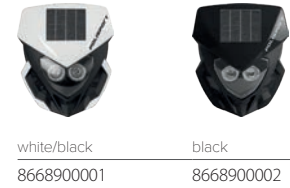

LOOKOS EVO SOLAR WITH SOLAR PANEL + BATTERY

white/black	black
8668900001	8668900002

FEATURES HEADLIGHT

Battery powered (battery included) – Lithium Battery
No wiring, cutting, crimping or soldering required for installation
Light output: 800 lumens (400 each LED)
Perfect for MX and electric bikes
Battery includes connection terminals for optional wiring connections
Stable light, with no light flicker
LED Power output 2 x 5W 15° 12V high-power LED
Slim shape
Passing and driving beam

PARTS INCLUDED

1 headlight Lookos (standard or solar version)
2 LED bulb 5W 15° 12V
1 battery
1 wall charger
3 household power plug adapters (USA, UK, EU)
1 mounting kit