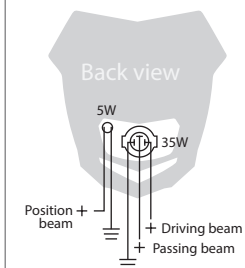

HALO

WIRING DIAGRAM