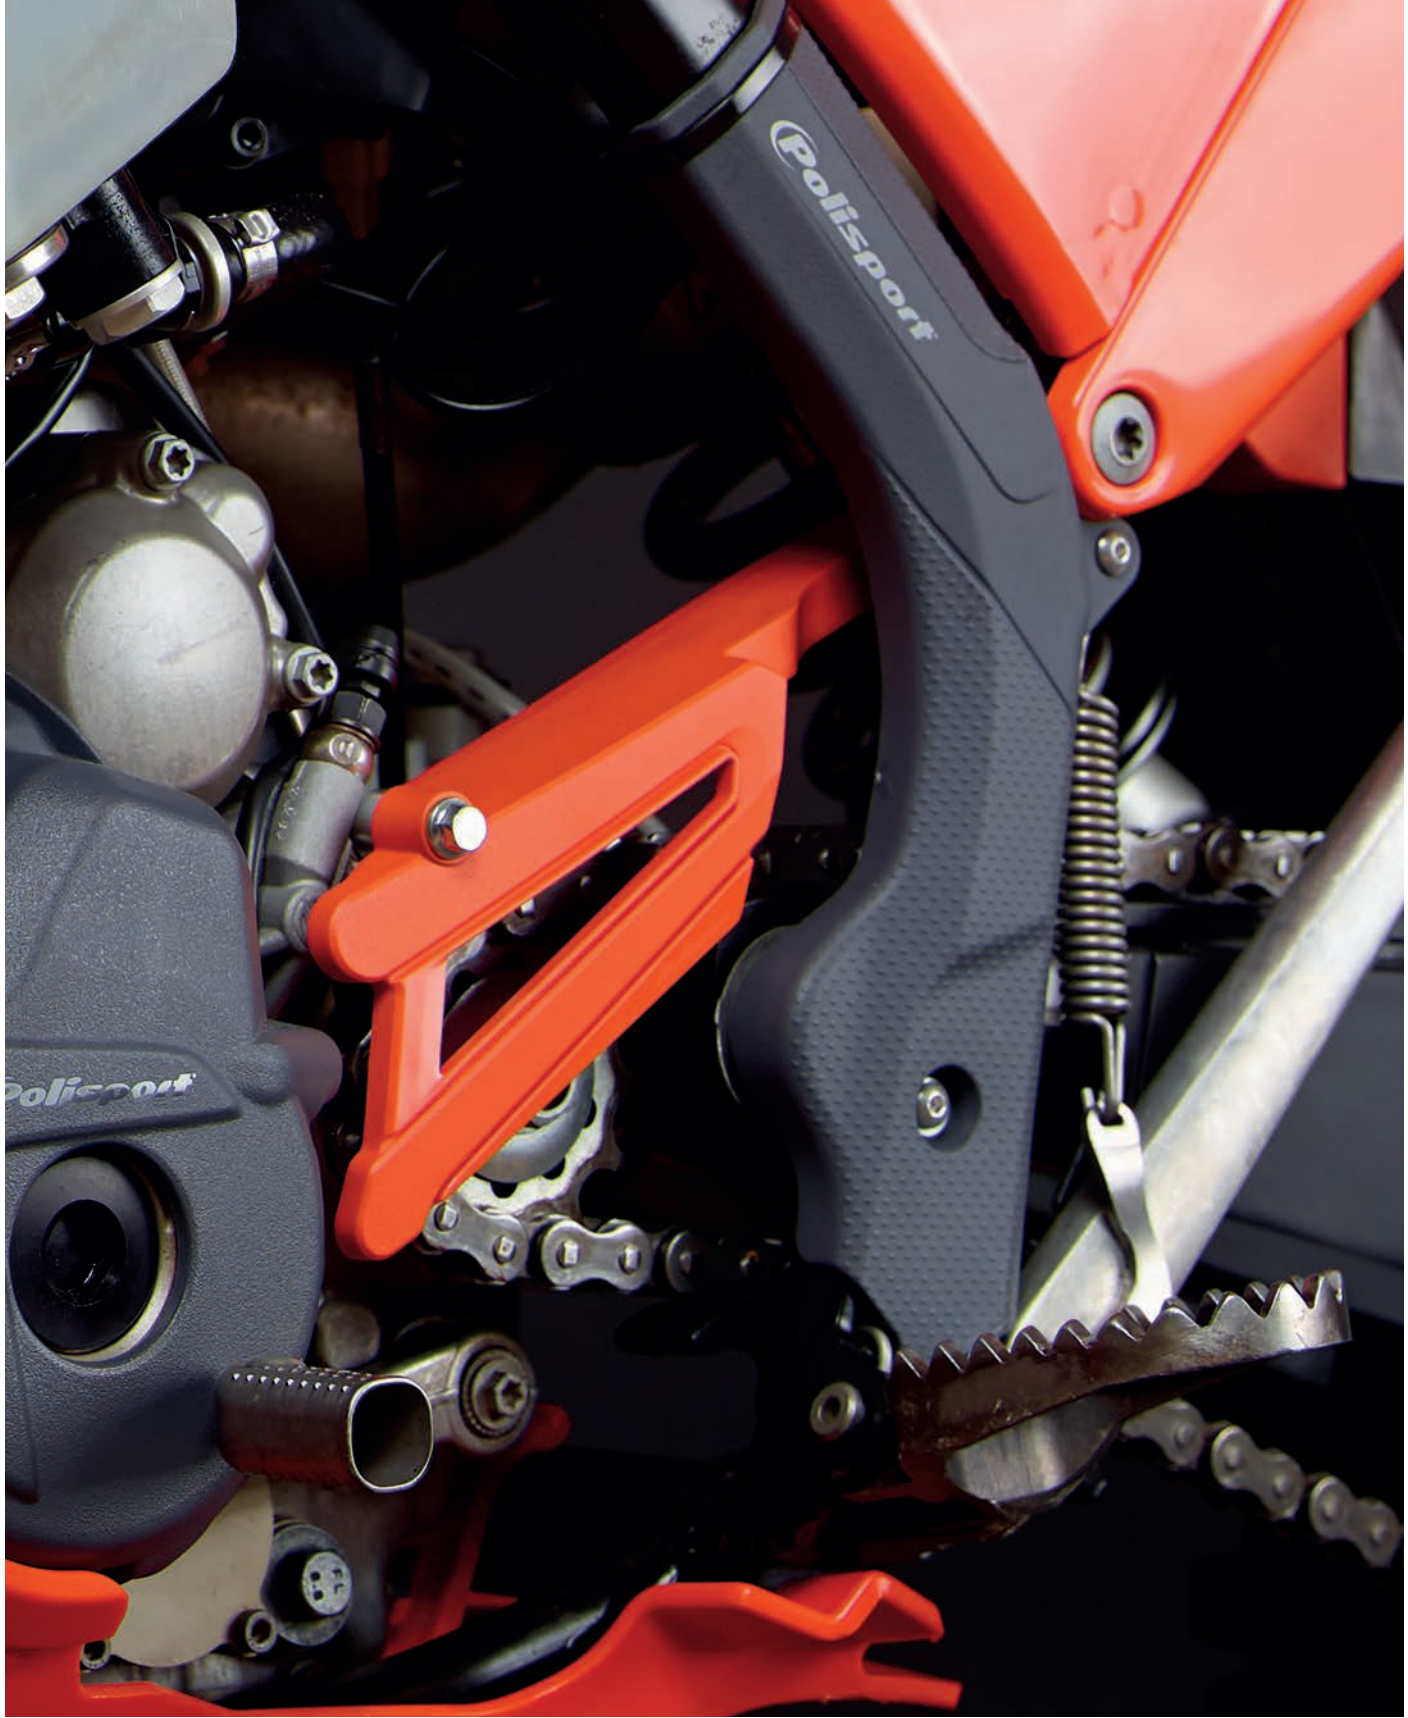

KTM						
SX/XC 125/150/250/300	17-22	BK	8467800001	20		
		OR-K16	8467800002	20		
EXC/XCW 250/300	17-23	BK	8467800001	20		
		OR-K16	8467800002	20		
SX-F 250/350	16-22	BK	8467700001	20		
		OR-K16	8467700002	20		
EXC-F 250/350	16-23	BK	8467700001	20		
		OR-K16	8467700002	20		
SX-F 450	16-22	BK	8467800001	20		
		OR-K16	8467800002	20		

SHERCO						
SE 125/250/300	14-24	BK	8487100001	8		
		S-BLUE	8487100002	8		
SE-F 250/300	12-24	BK	8487100001	8		
		S-BLUE	8487100002	8		
SE-F 500	18-24	BK	8487100001	8		
		S-BLUE	8487100002	8		

BETA						
RR2T/4T	20-24	BK	8487000001	8		
		R-BETA	8487000002	8		

SUZUKI						
RMZ250	07-14	BK	8468100001	8		
		BL-Y98	8468100002	8		
RMZ450	05-19	BK	8468100001	8		
		BL-Y98	8468100002	8