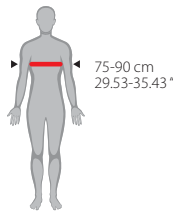

PARTS INCLUDED

1 stone shield Phantom Lite

1 clear number plate

PACKAGING DETAILS

INDIVIDUAL PACKAGING: PLASTIC BAG		MASTER BOX	
8003700001	black	745 g / 1.64 lb	10
8003700002	white		
8003700003	orange ktm