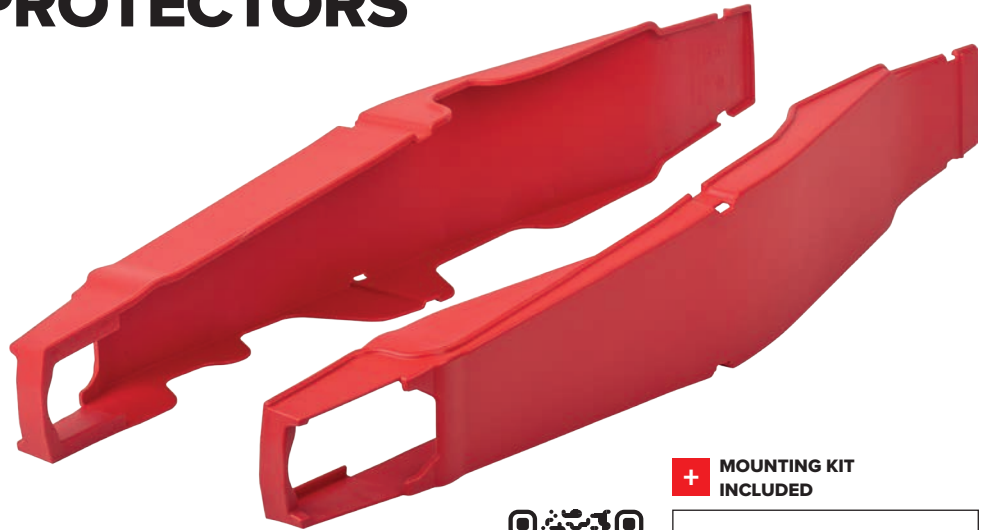

PARTS INCLUDED

- Pair of swingarms protectors (plastic parts)
- Plastic cable ties
- 2 stripes of adhesive foam

PACKAGING DETAILS

INDIVIDUAL PACKAGING	MASTER BOX
Blister	≈ 399 g / 0.88 lb 12

+ MOUNTING KIT INCLUDED