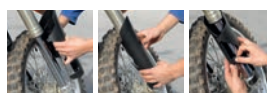

FRONT DISC GUARD

Fork guards allows installation and removal without disassembling the suspension.

FORK GUARDS (pair)

CR125R	95-07	WH	839100001	6	CRF250R	06-16	BK	839850003	6
CR250R	95-07	WH	839100001	6	CRF450R		WH	839850006	6