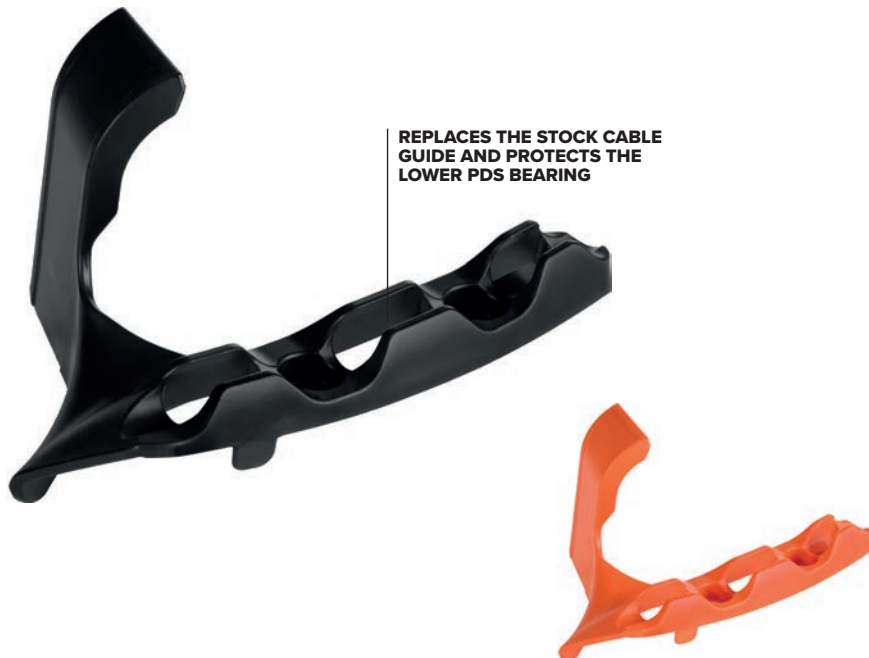

PARTS INCLUDED

1 PDS Protector

PACKAGING DETAILS

INDIVIDUAL PACKAGING		MASTER BOX	
Carton box	110 g / 0,24 lb	📦	25

KTM

EXC/EXC-F/ XC-W / XCF-W	17-23	OR	8497900002	25
		BK	8497900001	25

FOR PROGRESSIVE DAMPING SYSTEMS (PDS)