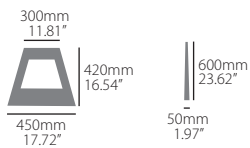

BIKE STAND

FOLDABLE PIT BIKE STAND

dual injection