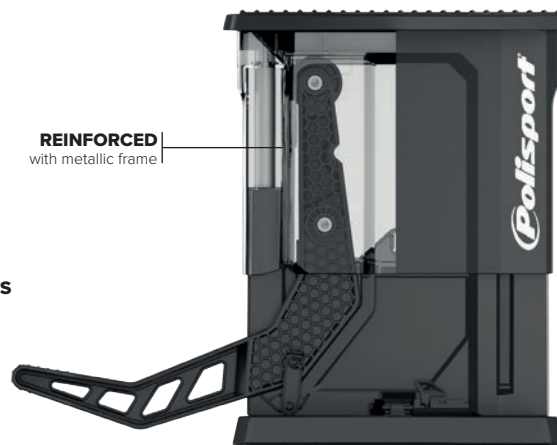

+ FOLDING DESIGN

Space saving

HANDGUARDS

HEADLIGHTS

PERFORMANCE PARTS

BODY PROTECTIONS

REPLICA PLASTICS