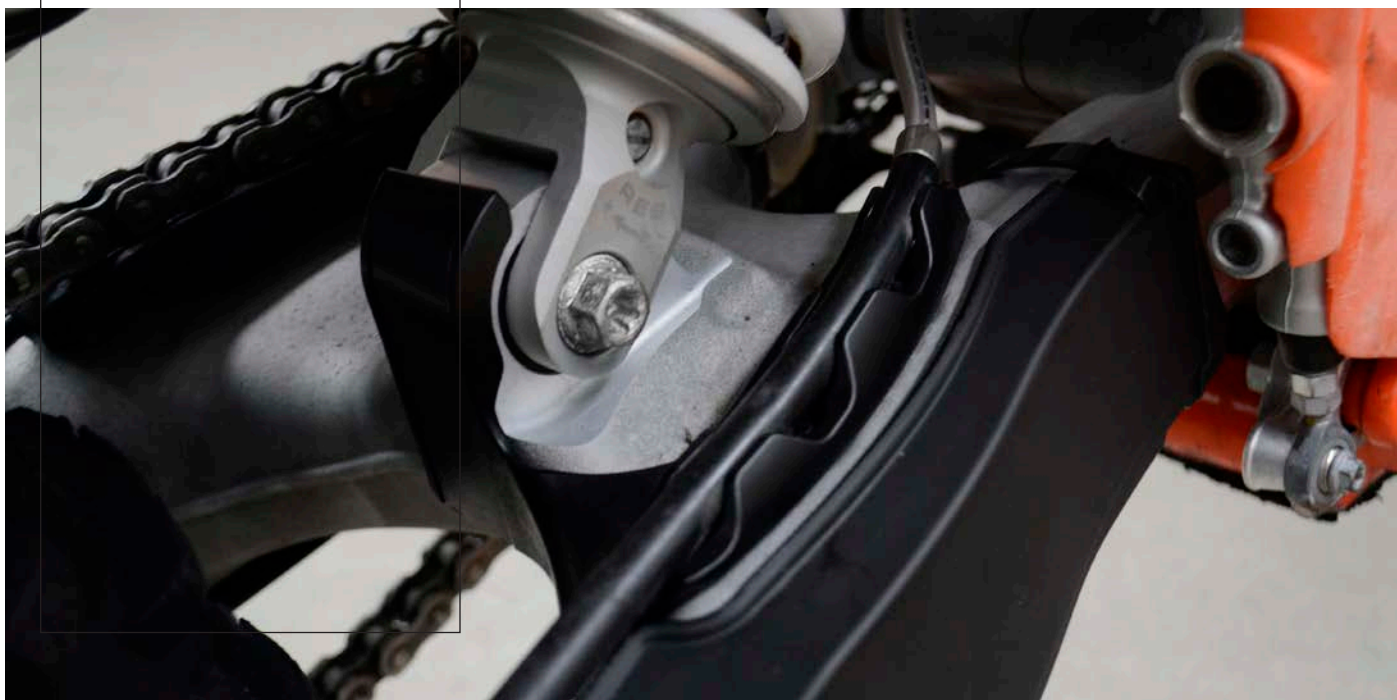

FOR PROGRESSIVE DAMPING SYSTEMS (PDS)