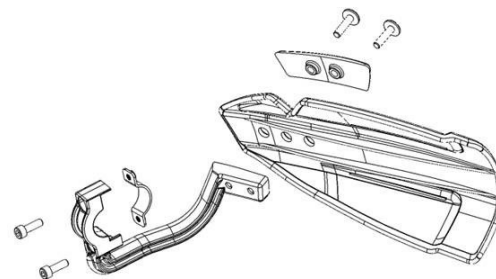

HAMMER

PLASTIC GUARD
● 8307800010 black
○ 8307800011 white

WEIGHT
195 g / 0.43 lb
BOX
☞ 14

MOUNTING KIT
8307900002
WEIGHT
145 g / 0.32 lb
BOX
☞ 12