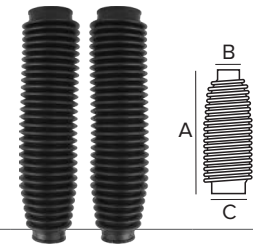

OTHER ACCESSORIES

POLISPORT OFF-ROAD BALANCE BIKE

FEATURES

- Steering limiter
- Puncture proof EVA wheels
- Adjustable saddle height in 3 positions: 290/355/410 mm
- For a weight up to: 25 kg / 55 lb
- 2 years old or more
- Complies with EN 71:2011

PACKAGING DETAILS

INDIVIDUAL PACKAGING: CARTON BOX		
8984300001	3150 g / 6.9 lb	1

ULTIMATE MUD REMOVER

INDIVIDUAL PACKAGING: HEADER CARD		
BK 8982100001	96 g / 0.21 lb	120

OIL BEAKERS

INDIVIDUAL PACKAGING: PLASTIC BAG		
8453300001	1000 cc / 0.26 gal.	12
8453300002	500 cc / 0.13 gal.	15
8453300003	250 cc / 0.06 gal.	15
8453300004	100 cc / 0.026 gal.	20

CHAIN ROLLER WITH RUBBER SEAL

INDIVIDUAL PACKAGING: PLASTIC BAG		
BK 8435200001	32mm	100
BK 8435200003	42mm	100

RE-USABLE ZIP TIES KIT

INDIVIDUAL PACKAGING: PLASTIC BAG		
BK 8982100001	black	12

FORK BOOTS

INDIVIDUAL PACKAGING: PLASTIC BAG				
A - 215 mm				
B - 28 mm	11 waves	BK 8365000004	250 g / 0.55 lb	9
C - 55 mm				
A - 215 mm				
B - 28 mm	14 waves	BK 8358000004	220 g / 0.49 lb	20
C - 50 mm				
A - 250 mm				
B - 32 mm	20 waves	BK 8363000004	288 g / 0.6 lb	16
C - 60 mm				
A - 430mm		BLUE 8365000002		
B - 41 mm	28 waves	BK 8365000004	622 g / 1.37 lb	10
C - 58 mm		RED 8365000007		

TIE DOWN CARABINER SOLD IN PACKAGES OF TWO UNITS

INDIVIDUAL PACKAGING: PLASTIC BAG			
8983100001	420 g / 0.93 lb	WIDTH: 22mm | LENGTH: 200mm	6

OIL MIXER

INDIVIDUAL PACKAGING: PLASTIC BAG		
8152500001	250 ml / 8.5 oz	10
8152600001	125 ml / 4.22 oz	12

MUFFER PLUGS

INDIVIDUAL PACKAGING: CARTON BOX		
8434900001	2 strokes	84
8434900002	4 strokes	24
8434900003	2 strokes (6 units) + 4 strokes (4 units)	5

FUEL FILTER

INDIVIDUAL PACKAGING: CARTON BOX		
84510	6mm (50 units box)	32
84520	7mm (50 units box)	32
8451000001	6mm (1 unit)	32
8452000001	7mm (1 unit)	32