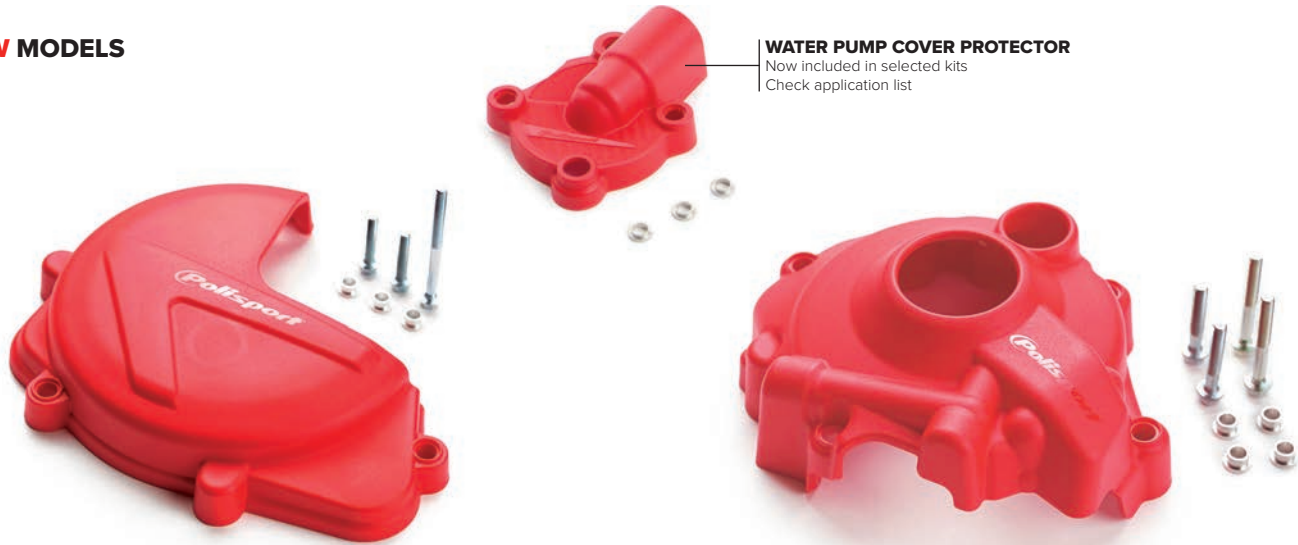

ENGINE COVERS PROTECTION KIT

PERFORMANCE PART

NEW MODELS

WATER PUMP COVER PROTECTOR
Now included in selected kits
Check application list

FOR KTM AND HUSQVARNA 23/24

Now, mounted with the original bolts
Clutch and Ignition with built in Rubber O-Ring

PARTS INCLUDED

- 1 Clutch and Ignition Cover Protector
- 1 Water Pump Protector
- 1 Mounting Kit

MOUNTING KITS INCLUDED

PACKAGING DETAILS

INDIVIDUAL PACKAGING	MASTER BOX
Carton box = 200g / 0.44 lb	CHECK APP LIST

YAMAHA		KIT REF.	
YZ125	08-24	90937	28
YZ250	05-24	90939	28
		90940	28
YZ250X	16-24	90939	28
		90940	28
YZ250F	15-18	90941 WP	28
		90942 WP	28
		90943 WP	28
WR250F	20-23	90943 WP	28
YZ250FX	19-23	90943 WP	28
YZ450F	15-17	90945 WP	28
		90947 WP	28
YZ450FX	19-23	90947 WP	28
WR450F			

HONDA		KIT REF.	
CRF250R	10-17	90955	24
		90956	24
	18-24	90957 WP	18
		90958 WP	18
CRF250RX	18-24	90957 WP	18
		90958 WP	18
CRF450R	10-16	90959	24
		90960	24
		90961 WP	24
	17-24	90962 WP	24
		90961 WP	24
CRF450RX	17-24	90961 WP	24
		90962 WP	24

GASGAS		KIT REF.	
EC 250 / 300	17-20	91002	18
XC 250 / 300		91003	18

KTM		KIT REF.	
SX 125/150	16-18	90963	18
		90964	18
XCF/SXF 250/350	13-15**	90970	24
		90971	24
		90974 WP	28
		90975 WP	28
	16-22	90974 WP	28
		90975 WP	28
	NEW 23-24	91370 WP	28
XCF/SXF 450	16-22	90985	32
		90986	32
	NEW 23-24	91372 WP	28
EXC/XCW 250/300	13-16	90966	24
		90967	24
		90968 WP	24
	17-23	90968 WP	24
		90969 WP	24
EXCF/XCFW 250/350	14-16	90978	28
		90979	28
		90982 WP	18
	17-23	90983 WP	18
EXCF/XCFW 450/500	13-16	90988	28
		90991 WP	28
		90992 WP	28

SXF 350 since 2011 / SXF and XCF 250 since 2013

BETA		KIT REF.	
RR 250/300 2T	13-17	90998 WP	24
		90999 WP	24
		91000 WP	24
	18-24	91001 WP	24
RR XTrainer 300	13-17	90998 WP	24
		90999 WP	24
		91000 WP	24
	18-24	91001 WP	24

HUSQVARNA		KIT REF.		
TE 250/300	14-16	90966	24	
		91050	24	
		90968 WP	24	
	19-23	91051 WP	24	
FC 250/350	14-15	90970	24	
		90974 WP	28	
		NEW 23-24	91370	28
FE 250/350	14-16	90978	28	
		90996	18	
		90997	18	
	17-18	90982 WP	18	
FC/FX 450	16-22	90985	28	
		90987	28	
		23-24	91372	28
FE 450/501	14-16	NEW 90988	28	
		NEW 90990	28	
		NEW 17-23	90991 WP	28
		NEW 90993 WP	28	

SHERCO		KIT REF.	
SE 250/300	14-24	91004 WP	18
		91005 WP	18
SEF 250/300	14-23	91006 WP	28
		91007 WP	28

KAWASAKI		KIT REF.	
KX250F	13-16	90949	24
		90950	24
	17-20	90951	28
KX450F	16-18	90953	24

SUZUKI		KIT REF.	
DRZ400	00-24	91319	24

WP This kit includes Water Pump Protection

black   blue yam98   green 05   red cr04   orange ktm   orange ktm 16   yellow rm05   husqvarna blue   husqvarna yellow   beta red   sherco blue   red gasgas   tm blue   nardo grey