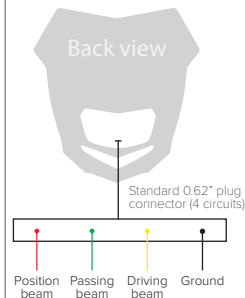

WIRING DIAGRAM