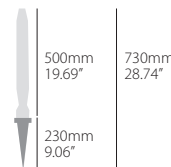

PARTS INCLUDED

1 track marker

TRACK MARKER

TRACK MARKER		
WHITE 8435200001	230 g / 0.51 lb	50
RED 8435200003	230 g / 0.51 lb	50

TRACK MARKER + BACKSIDE INSERT

WHITE 8982000002	250 g / 0.55 lb	50