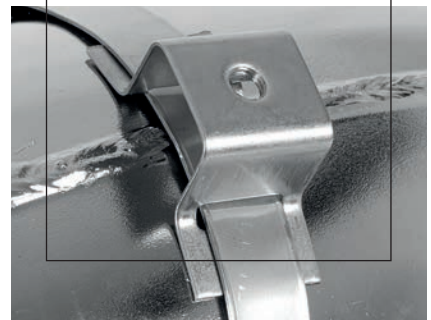

SPACE SAVING

The part is shipped flat to save space.

QUICK AND EASY TO INSTALL

The ARMADILLO Head Pipe Guard is easy to install and remove for cleaning, using just 3 brackets and metal clips.

ARMADILLO PIPE GUARD