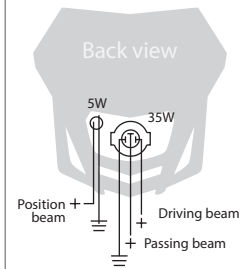

LMX

WIRING DIAGRAM

RSP LED 3.0

LED LIGHT
20
8678100018

RS LED

LED LIGHT
20
8678100014