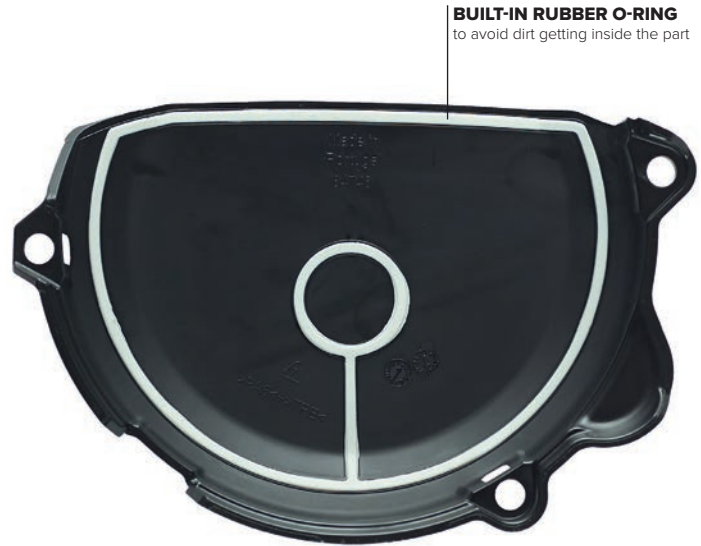

BUILT-IN RUBBER O-RING
to avoid dirt getting inside the part

FEATURES

- Abrasion and impact resistant
- Easy and intuitive installation
- Hard shell in hard resistant PA6 (polyamide)
- Optimum protection against rock impacts
- No need to disassemble the ignition cover for installation
- Free clearance to the oil filter cover and cap
- Resistant to high temperatures
- Periodical cleaning and removal advised
- Polisport exclusive design

PARTS INCLUDED

- 1 Ignition Cover Protector
- 1 Mounting Kit

+ MOUNTING KIT INCLUDED*
EXCEPT FOR KTM AND HUSQVARNA 2023