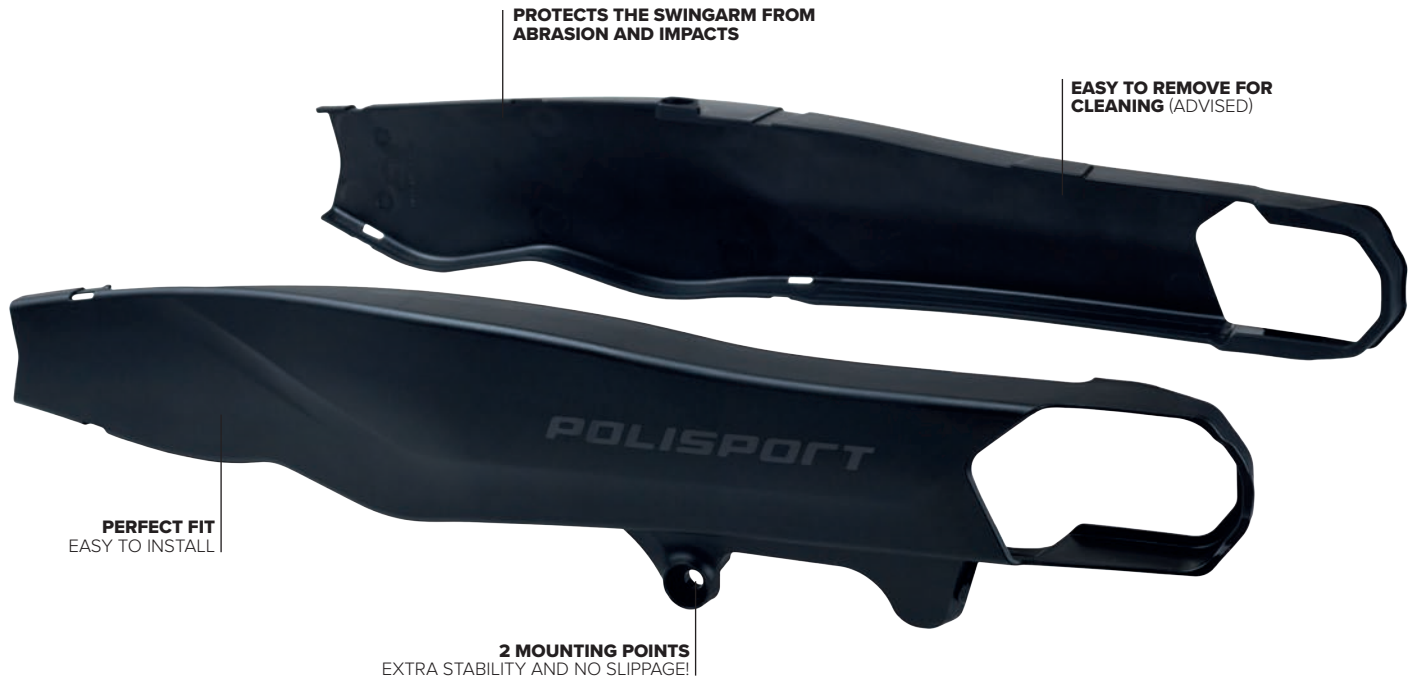

SWINGARM EVO

PERFORMANCE PART

NEW

KTM			
SX/XC	23-24	BK	8499400001 12
SX-F/XC-F			
EXC/XC-W	24	BK	8499400001 12
EXC-F/XCF-W			

HUSQVARNA			
TC/FC	23-24	BK	8499400001 12
TE/FE/TX/FX	24	BK	8499400001 12

GASGAS			
MC/MC-F/EC/EC-F/EX/EX-F	24	BK	8499400001 12