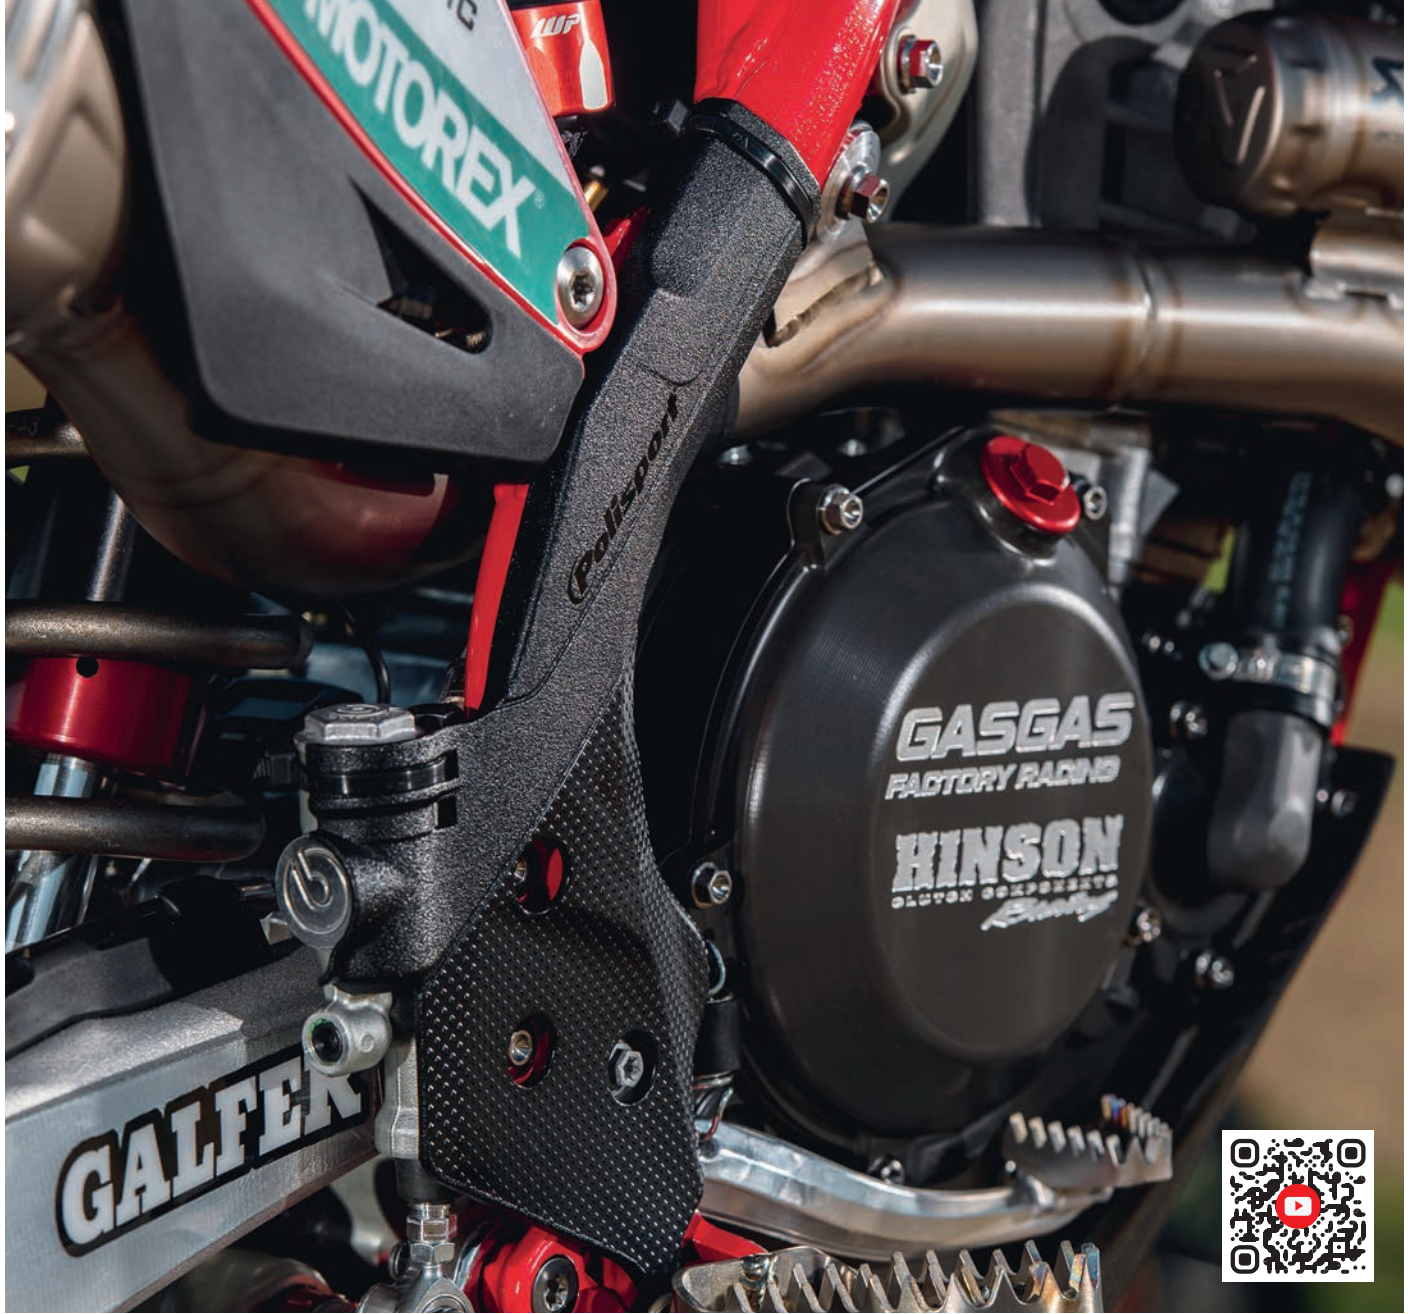

YAMAHA			
YZ125/250	05-24	BK	8466700001 12
		BL-Y98	8466700002 12
YZ125X/250X	16-24	BK	8466700001 12
		BL-Y98	8466700002 12
YZ250F	17-18	BK	8471500001 11
		BL-Y98	8471500002 11
	19-23	BK	8466200001 12
		BL-Y98	8466200002 12
YZ250FX	20-23	BK	8466200001 12
		BL-Y98	8466200002 12
YZ450F	16-17	BK	8471500001 11
		BL-Y98	8471500002 11
	18-22	BK	8466200001 12
		BL-Y98	8466200002 12
YZ450FX	19-22	BK	8466200001 12
		BL-Y98	8466200002 12
WR250F	17-19	BK	8471500001 11
		BL-Y98	8471500002 11
	20-23	BK	8466200001 12
		BL-Y98	8466200002 12
WR450F	16-18	BK	8471500001 11
		BL-Y98	8471500002 11
	19-23	BK	8466200001 12
		BL-Y98	8466200002 12

HONDA			
CRF250R	18-19	BK	8466400001 12
		R-CR4	8466400002 12
		N-GREY	8466400003 12
	20-21	BK	8472600001 11
		R-CR4	8472600002 11
		BK	8478400001 12
CRF250RX	19	BK	8466400001 12
		R-CR4	8466400002 12
		N-GREY	8466400003 12
	20-21	BK	8472600001 11
		R-CR4	8472600002 11
		BK	8478400001 12
CRF450R	17-18	BK	8466400001 12
		R-CR4	8466400002 12
		N-GREY	8466400003 12
	19-20	BK	8472600001 11
		R-CR4	8472600002 11
		BK	8478400001 12
CRF450RX	17-18	BK	8466400001 12
		R-CR4	8466400002 12
		N-GREY	8466400003 12
	19-20	BK	8472600001 11
		R-CR4	8472600002 11
		BK	8478400001 12

KAWASAKI			
KX250F	21-24	BK	8471400001 11
		GR-05	8471400002 11
KX450F	09-18	BK	8466300001 12
		GR-05	8466300002 12
	19-23	BK	8471400001 11
		GR-05	8471400002 11
BETA			
RR 2T / 4T	13-19	BK	8466900001 11
		R-BETA	8466900002 11
		N-GREY	8466900003 11
	20-24	BK	8473500001 12
	R-BETA	8473500002 12	
FANTIC			
XE125	21-24	BK	8466700001 12
		BL-Y98	8466700002 12
XEF250/450	21-24	BK	8466200001 12
		BL-Y98	8466200002 12
SHERCO			
SE / SEF	17-24	BK	8473000001 11
		S-BLUE	8473000002 11
		N-GREY	8473000003 11